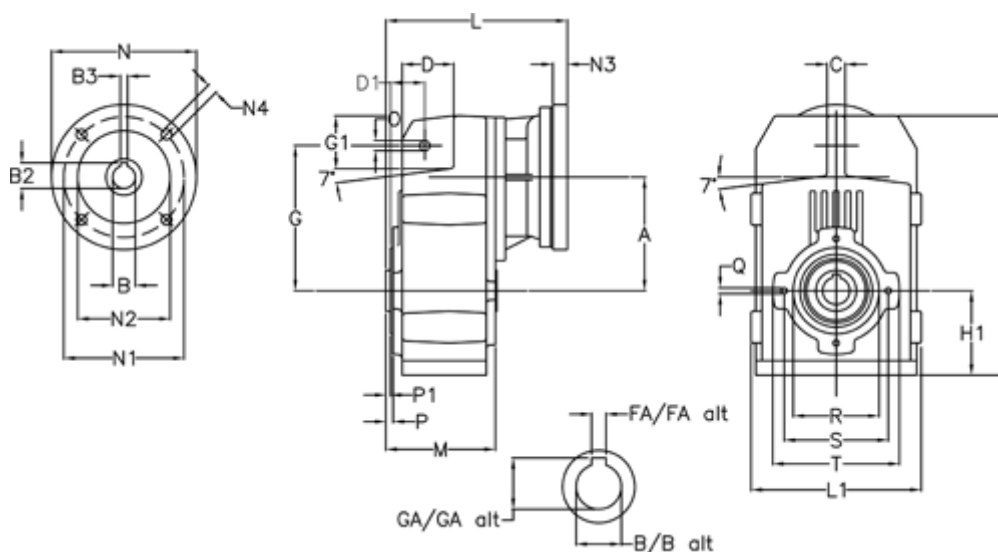

Article number: 29560329383225

Description: Shaft mounted gear  
A313H35-293,8-P71B5

## Measures

A = 150.50	FA = 10	M = 125.0	Q = M10x17
B = 35	G = 170	N = 160	R = 110
B1 = 14	G1 = 84.0	N1 = 130	S = 130
B2 = 16.3	GA = 38.3	N2 = 110	T = 150
B3 = 5	H = 326.0	N4 = M8x16	
C = 20	H1 = 102.0	O = 13	
D = 68.0	L = 225.5	P = 6.5	
D1 = 54.0	L1 = 210	P1 = 3.5	